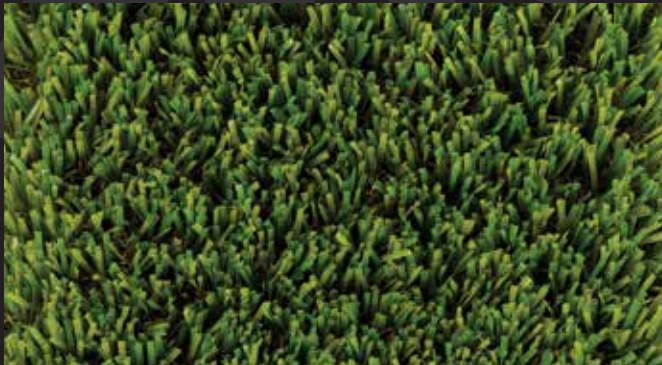

# PRIME - 40mm

## Artificial Grass

**unreal**  
**GRASS**

Prime - 40mm is a long pile landscaping grass perfect for residential or commercial applications.

### Specifications

Product Name	Prine - 40mm
Colors Available	Straight yarn : Emerald Green & Olive bi-color Curly yarn: Green & Brown
Pile Height (mm)	40
Yarn Tex	15800
Yarn Construction	PE Monofilament + PP Curly
Machine Gauge (mm/inch)	9.52
Stitch Rate (per 10cm)	14
No. of Tufts (m2)	14700
Face Weight (gms/m2)	2090
Primary Backing	PP + Polyester fiber short-staple
Primary Layers	Double
Secondary Coating	Latex
Perforation	100-150mm Spacing
Total Product Weight (gms/m2)	3340
Product Width (m)	1.875 or 3.75
Roll Length (m)	20
Environment	Manufactured with heavy metal free yarns which may be used anywhere without restriction
UV Stability	Yarns are protected against UV degradation and light fastness meeting the highest standards
Warranty Period	10 years
Quality Assurance	Manufacturer is ISO9001 and ISO14001 certified
Certifications	UV/ No harmful chemicals/ No heavy metals